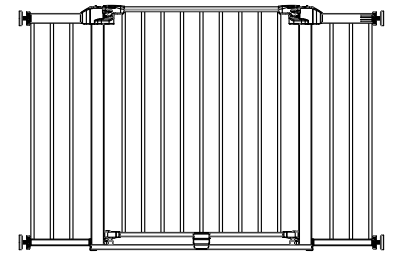

items

innerbox

Door Panel

712X42X780(mm)

9.6cm extension

107X33X761(mm)

18.6cm extension

197X33X761(mm)

27.6cm extension

287X33X761(mm)

ESG111 series

No extension

72.4cm~78.4cm

With two 18.6cm extension

109.6cm~115.6cm

With one 9.6cm extension

82cm~88cm

With one 18.6cm extensions +one 27.6cm extensions

118.6cm~124.6cm

With two 9.6cm extensions

91.6cm~97.6cm

With two 27.6cm extension

127.6cm~133.6cm

With one 9.6cm extension + one 18.6cm extension

100.6cm~106.6cm

Max 1 extension on each side of the gate.

WARNINGS

1. The safety barrier is suitable for use with children up to 24 months of age.
2. Not to be used as a barrier for windows.
3. The surface where the gate is mounted, shall be suitable for the purpose, and of a solid material.
4. Improper use or installation may result in damage to the product, material or person.
5. Strongly NOT recommend use multi-extensions on the gate for safety sake.