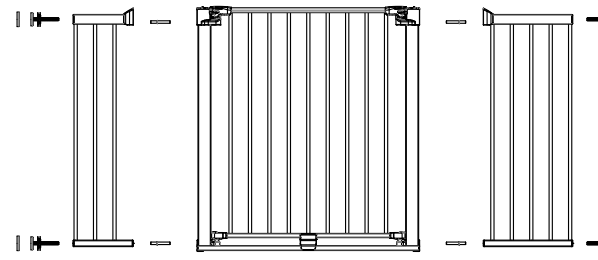

items

innerbox

Door Panel

712X42X780(mm)

9.6cm extension

107X33X761(mm)

18.6cm extension

197X33X761(mm)

27.6cm extension

287X33X761(mm)

ESG111 series

No extension

72.4cm~78.4cm

With two 18.6cm extension

109.6cm~115.6cm

With one 9.6cm extension

82cm~88cm

With one 18.6cm extensions +one 27.6cm extensions

118.6cm~124.6cm

With two 9.6cm extensions

91.6cm~97.6cm

With two 27.6cm extension

127.6cm~133.6cm

With one 9.6cm extension + one 18.6cm extension

100.6cm~106.6cm

Max 1 extension on each side of the gate.

WARNINGS

1. The safety barrier is suitable for use with children up to 24 months of age.
2. Not to be used as a barrier for windows.
3. The surface where the gate is mounted, shall be suitable for the purpose, and of a solid material.
4. Improper use or installation may result in damage to the product, material or person.
5. Strongly NOT recommend use multi-extensions on the gate for safety sake.