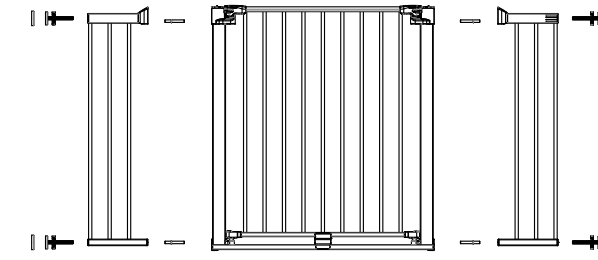

items

innerbox

Door Panel

712X42X780(mm)

9.6cm extension

107X33X761(mm)

18.6cm extension

197X33X761(mm)

27.6cm extension

287X33X761(mm)

ESG111 series

No extension

72.4cm~78.4cm

With two 18.6cm extension

109.6cm~115.6cm

With one 9.6cm extension

82cm~88cm

With one 18.6cm extensions +one 27.6cm extensions

118.6cm~124.6cm

With two 9.6cm extensions

91.6cm~97.6cm

With two 27.6cm extension

127.6cm~133.6cm

With one 9.6cm extension + one 18.6cm extension

100.6cm~106.6cm

Max 1 extension on each side of the gate.

WARNINGS

1. The safety barrier is suitable for use with children up to 24 months of age.
2. Not to be used as a barrier for windows.
3. The surface where the gate is mounted, shall be suitable for the purpose, and of a solid material.
4. Improper use or installation may result in damage to the product, material or person.
5. Strongly NOT recommend use multi-extensions on the gate for safety sake.