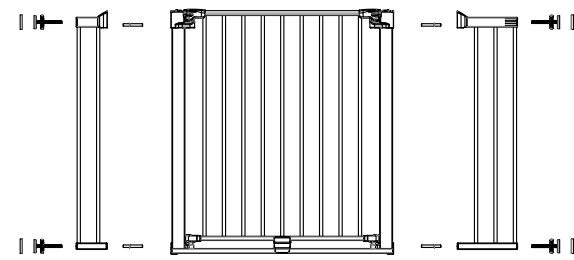

items

innerbox

Door Panel

712X42X780(mm)

9.6cm extension

107X33X761(mm)

18.6cm extension

197X33X761(mm)

27.6cm extension

287X33X761(mm)

ESG111 series

No extension

72.4cm~78.4cm

With two 18.6cm extension

109.6cm~115.6cm

With one 9.6cm extension

82cm~88cm

With one 18.6cm extensions +one 27.6cm extensions

118.6cm~124.6cm

With two 9.6cm extensions

91.6cm~97.6cm

With two 27.6cm extension

127.6cm~133.6cm

With one 9.6cm extension + one 18.6cm extension

100.6cm~106.6cm

Max 1 extension on each side of the gate.

WARNINGS

1. The safety barrier is suitable for use with children up to 24 months of age.
2. Not to be used as a barrier for windows.
3. The surface where the gate is mounted, shall be suitable for the purpose, and of a solid material.
4. Improper use or installation may result in damage to the product, material or person.
5. Strongly NOT recommend use multi-extensions on the gate for safety sake.