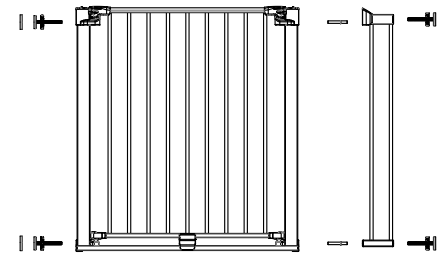

items

innerbox

Door Panel

712X42X780(mm)

9.6cm extension

107X33X761(mm)

18.6cm extension

197X33X761(mm)

27.6cm extension

287X33X761(mm)

ESG111 series

No extension

72.4cm~78.4cm

With two 18.6cm extension

109.6cm~115.6cm

With one 9.6cm extension

82cm~88cm

With one 18.6cm extensions +one 27.6cm extensions

118.6cm~124.6cm

With two 9.6cm extensions

91.6cm~97.6cm

With two 27.6cm extension

127.6cm~133.6cm

With one 9.6cm extension + one 18.6cm extension

100.6cm~106.6cm

Max 1 extension on each side of the gate.

WARNINGS

1. The safety barrier is suitable for use with children up to 24 months of age.
2. Not to be used as a barrier for windows.
3. The surface where the gate is mounted, shall be suitable for the purpose, and of a solid material.
4. Improper use or installation may result in damage to the product, material or person.
5. Strongly NOT recommend use multi-extensions on the gate for safety sake.