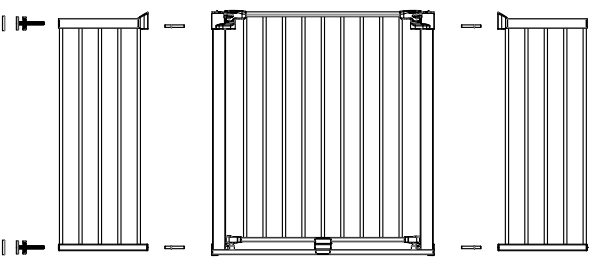

items

innerbox

Door Panel

712X42X780(mm)

9.6cm extension

107X33X761(mm)

18.6cm extension

197X33X761(mm)

27.6cm extension

287X33X761(mm)

ESG111 series

No extension

72.4cm~78.4cm

With two 18.6cm extension

109.6cm~115.6cm

With one 9.6cm extension

82cm~88cm

With one 18.6cm extensions +one 27.6cm extensions

118.6cm~124.6cm

With two 9.6cm extensions

91.6cm~97.6cm

With two 27.6cm extension

127.6cm~133.6cm

With one 9.6cm extension + one 18.6cm extension

100.6cm~106.6cm

Max 1 extension on each side of the gate.

WARNINGS

1. The safety barrier is suitable for use with children up to 24 months of age.
2. Not to be used as a barrier for windows.
3. The surface where the gate is mounted, shall be suitable for the purpose, and of a solid material.
4. Improper use or installation may result in damage to the product, material or person.
5. Strongly NOT recommend use multi-extensions on the gate for safety sake.