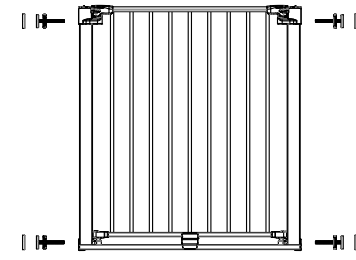

items

innerbox

Door Panel

712X42X780(mm)

9.6cm extension

107X33X761(mm)

18.6cm extension

197X33X761(mm)

27.6cm extension

287X33X761(mm)

ESG111 series

No extension

72.4cm~78.4cm

With two 18.6cm extension

109.6cm~115.6cm

With one 9.6cm extension

82cm~88cm

With one 18.6cm extensions +one 27.6cm extensions

118.6cm~124.6cm

With two 9.6cm extensions

91.6cm~97.6cm

With two 27.6cm extension

127.6cm~133.6cm

With one 9.6cm extension + one 18.6cm extension

100.6cm~106.6cm

Max 1 extension on each side of the gate.

WARNINGS

1. The safety barrier is suitable for use with children up to 24 months of age.
2. Not to be used as a barrier for windows.
3. The surface where the gate is mounted, shall be suitable for the purpose, and of a solid material.
4. Improper use or installation may result in damage to the product, material or person.
5. Strongly NOT recommend use multi-extensions on the gate for safety sake.