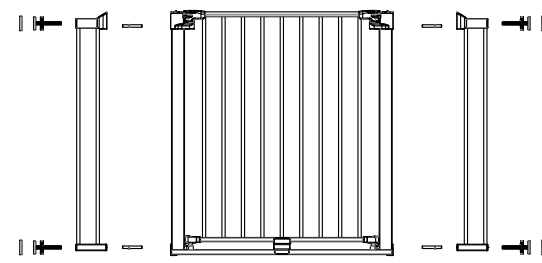

items

innerbox

Door Panel

712X42X780(mm)

9.6cm extension

107X33X761(mm)

18.6cm extension

197X33X761(mm)

27.6cm extension

287X33X761(mm)

ESG111 series

No extension

72.4cm~78.4cm

With two 18.6cm extension

109.6cm~115.6cm

With one 9.6cm extension

82cm~88cm

With one 18.6cm extensions +one 27.6cm extensions

118.6cm~124.6cm

With two 9.6cm extensions

91.6cm~97.6cm

With two 27.6cm extension

127.6cm~133.6cm

With one 9.6cm extension + one 18.6cm extension

100.6cm~106.6cm

Max 1 extension on each side of the gate.

WARNINGS

1. The safety barrier is suitable for use with children up to 24 months of age.
2. Not to be used as a barrier for windows.
3. The surface where the gate is mounted, shall be suitable for the purpose, and of a solid material.
4. Improper use or installation may result in damage to the product, material or person.
5. Strongly NOT recommend use multi-extensions on the gate for safety sake.